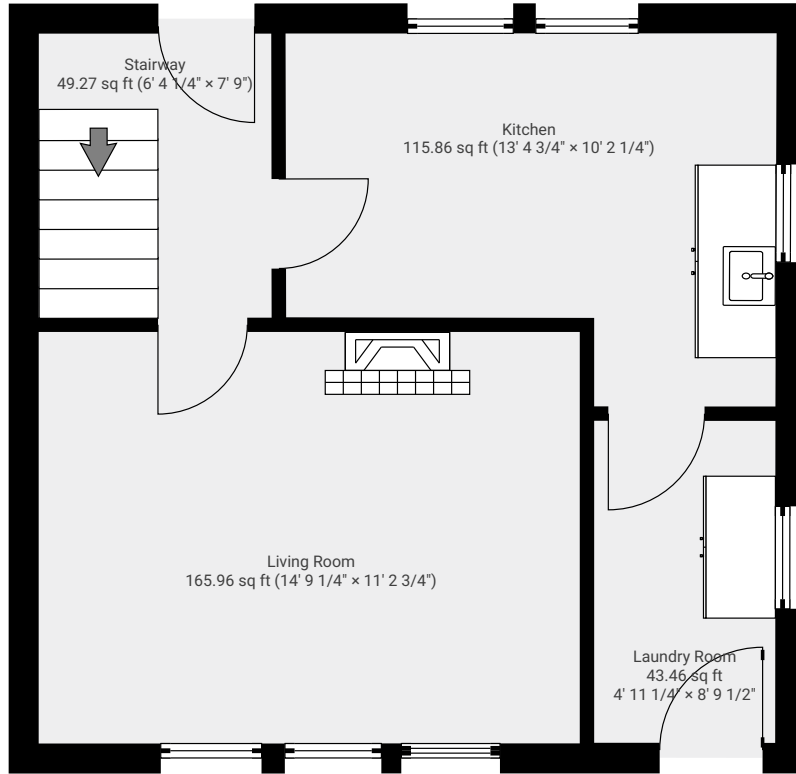

# 97 Hady Lane

97 Hady Lane, S41 0DH Chesterfield, Derbyshire, GB

TOTAL AREA: 750.68 sq ft • LIVING AREA: 750.68 sq ft • FLOORS: 2 • ROOMS: 11

## ▼ Ground Floor

TOTAL AREA: 374.31 sq ft • LIVING AREA: 374.31 sq ft • ROOMS: 4

## ▼ 1st Floor

TOTAL AREA: 376.37 sq ft • LIVING AREA: 376.37 sq ft • ROOMS: 7