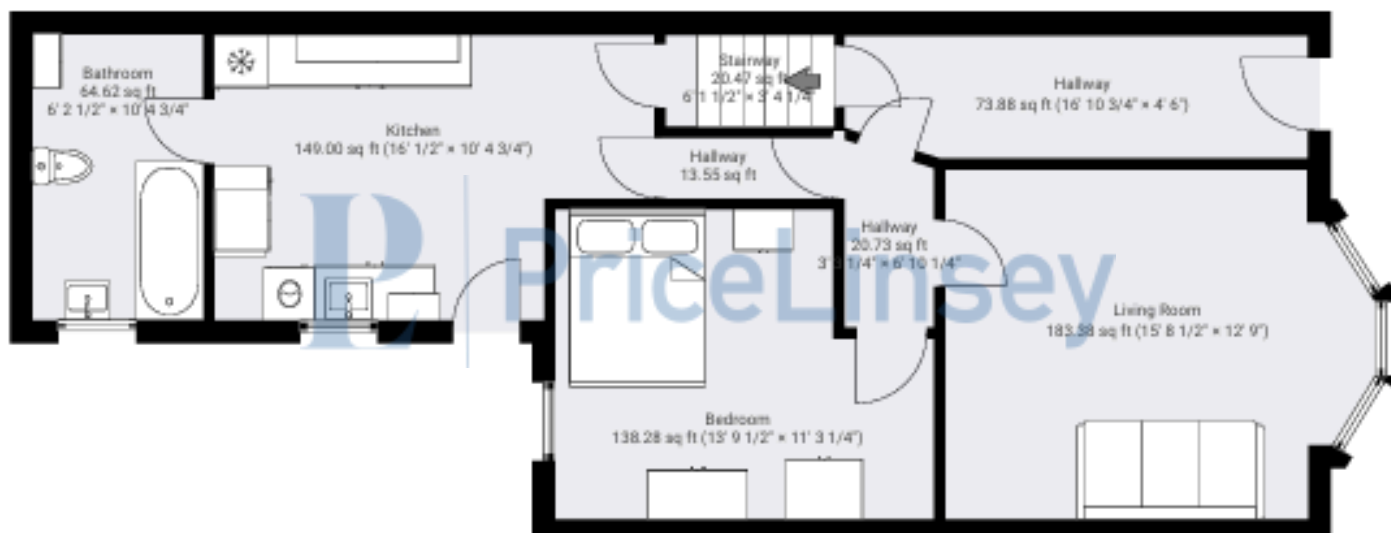

51 Sheldon Road

51a Sheldon Road, S7 1GT Sheffield, South Yorkshire, GB

TOTAL AREA: 1613.14 sq ft · LIVING AREA: 1613.14 sq ft · FLOORS: 3 · ROOMS: 17

▼ Ground Floor

TOTAL AREA: 663.53 sq ft · LIVING AREA: 663.53 sq ft · ROOMS: 8

▼ 1st Floor

TOTAL AREA: 600.47 sq ft · LIVING AREA: 600.47 sq ft · ROOMS: 6

0' 4' 8' 12' 1:84