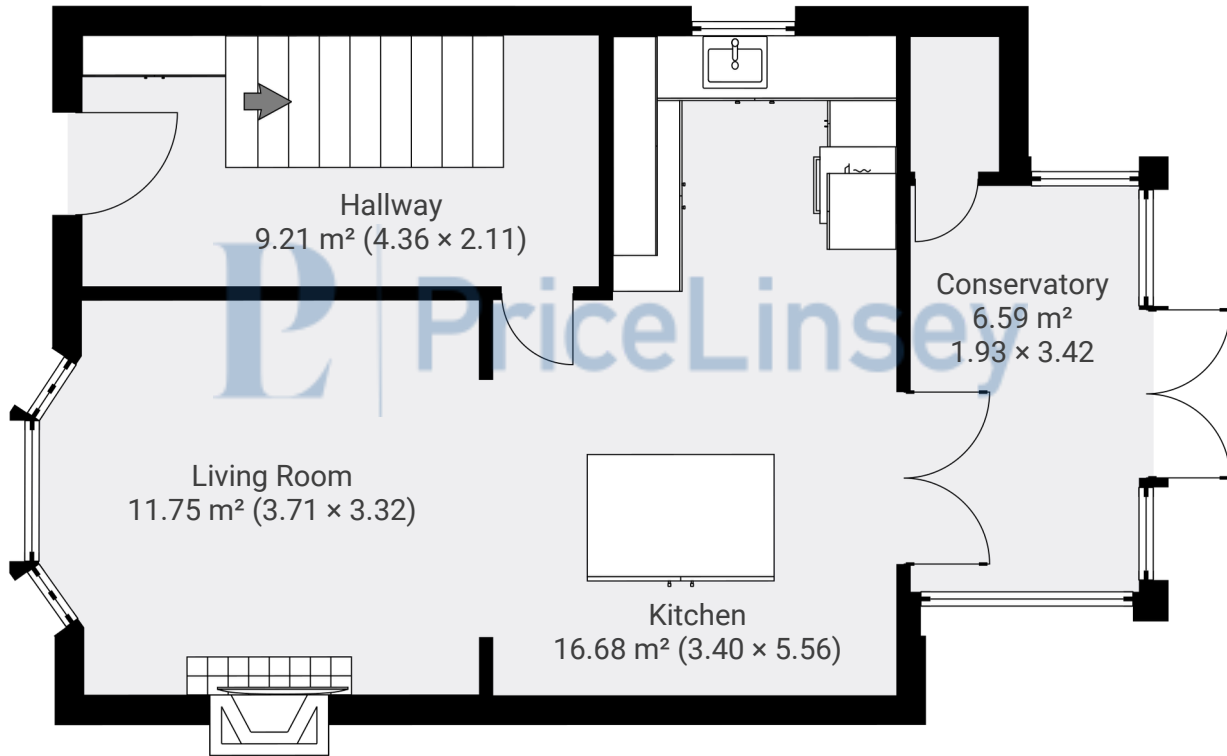

32 Barry Road

32BarryRoad,S43 1PXChesterfield, Derbyshire, GB
TOTAL AREA:81.35 m²·LIVING AREA:81.35 m²·FLOORS:2·ROOMS:14

▼ Ground Floor

TOTAL AREA:45.05 m²·LIVING AREA:45.05 m²·ROOMS:6

▼ 1st Floor

TOTAL AREA:36.30 m²·LIVING AREA:36.30 m²·ROOMS:8